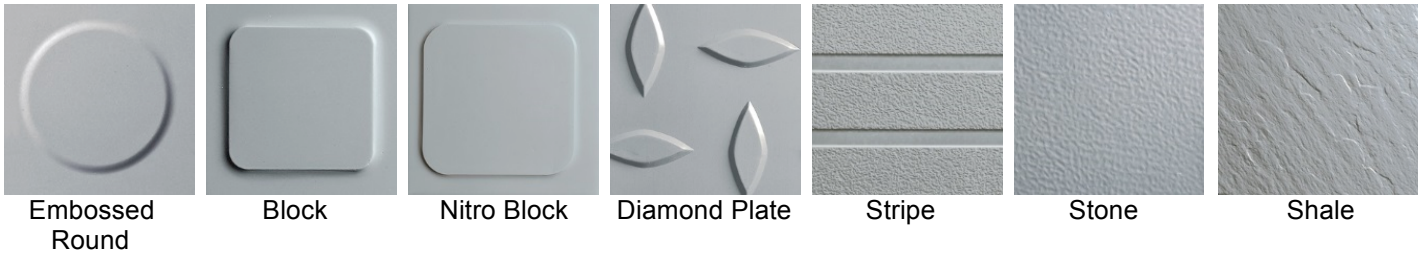

All Sereniti Rubber Flooring tile collections can be ordered in Embossed Round, Block Nitro Block, Diamond Plate, Stripe, Stone or Shale profiles as a special order item. Available in 1,250 square feet minimum orders.

Stripe

▬ 3.17 mm

Stone

▬ 3.17 mm

Shale

▬ 3.17 mm